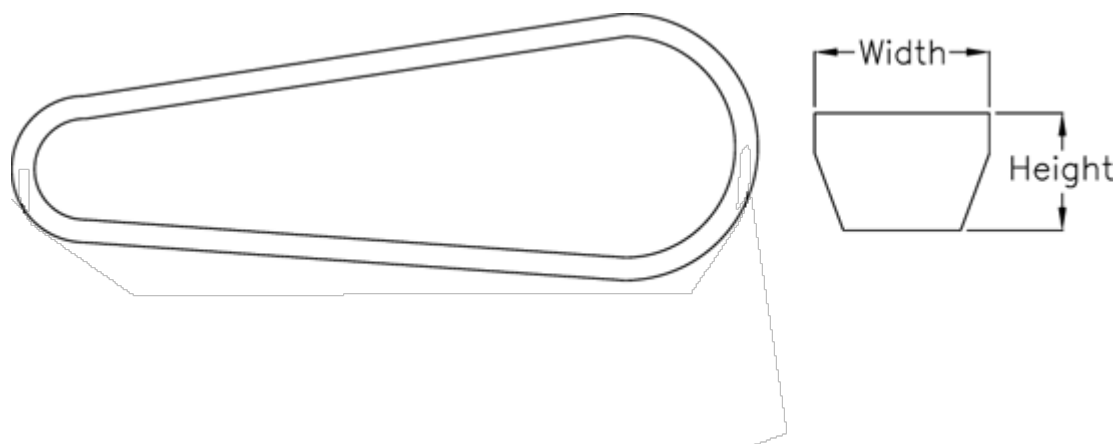

Data Sheet

Article number: 601962664870

Description: Gates V-belt SPB 4870 Ld 4870
DELTA NARROW

Measures

Datum length =	4870
Height =	13
Width =	16